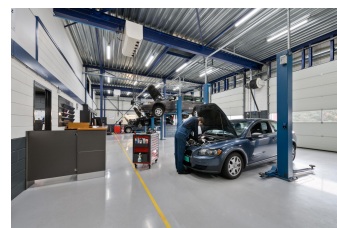

VOLVO XC60 2.0 T6 PLUG-IN HYBRID AWD DARK

€ 51.950,00

Kenteken		Kleur	ONYX BLACK (717)
Km stand	21.065 km	BTW/Marge	Marge
Deel 1	2023	Vermogen	pk
Brandstof	BENZINE / ELEKTRISCH	Versnellingsbak	AUTOMAAT

Uitrusting

20" 6-Dubbel Spaak Black / Diamond Cut velgen met 255/45 R20 Banden (1252)

Anti Blokkeer Systeem

Anti doorSlip Regeling

Apple Carplay/Android Auto

Autonomous Emergency Braking

Bluetooth telefoonvoorbereiding

Brake Assist System

Digital Audio Broadcasting (501)

Draadloos telefoon opladen (918)

Elektrisch bedienbare bestuurdersstoel (047)

Elektronisch Stabiliteits Programma

Elektronische remkrachtverdeling

Extra getint glas achterportieren en bagageruimte (179)

LED achterlichten

LED dagrijverlichting

LED koplampen

Onyx Black metallic (717)

Regensensor

Roll Stability Control

Side Impact Protection System

Start/Stop systeem

VOLVO V90 2.0 D5 235 PK AWD R-DESIGN

Verwarmbare buitenste zitplaatsen tweede zitrij (752)